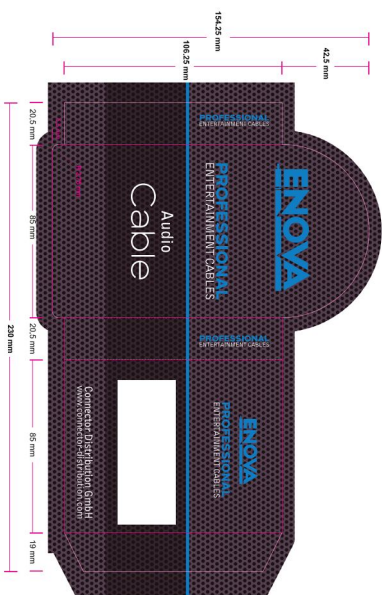

1	REVISIONS	2	3	4	5	6	7	8
ISS	ZONE	DESCRIPTION \ PER REQUEST \ DATE						
V	OPEN	Open drawings to customers						

ENOVA - PROFESSIONAL MICROPHONE CABLE

CABLE NO.: AD-1-BULK-100

Medium Size Sleeve : 230x154MM

ERP link	Part No.
	EC-A1-XLFPLM3-5
	EC-A1-XLFPLM3-6
	EC-A1-XLFPLM3-7
	EC-A1-XLFPLM3-10

NO.	DESCRIPTION	MATERIAL	FINISH	Q'TY	DRAWING NO.
3	XLR FEMALE CONNECTOR	Electro-coating black)		1	XL23FB
2	CABLE	BLACK		1	AD-1-BULK-100
1	MONO PHONE PLUG	Electro-coating black)		1	PL23MB

DIMENSIONS ARE IN MILLIMETERS		APPROVED	DATE
UNLESS OTHERWISE SPECIFIED TOLERANCES		CHECKED	DATE
ANGLES = ±5°		DRAWN	DATE
UP TO 6 = ±0.2		HAONANHU	2019-8-21
6-40 = ±0.4		FILE NO.	
40-120 = ±0.6		ERP LINK:	
120-315 = ±1		THIRD_ANGLE	
ABOVE 315 = ±1.6		SCALE	1,5/1

<p><b>Connector Distribution GmbH</b></p>		TITLE	
		<p>6.3mm STEREO PLUG TO XLR FEMALE CABLE ASSEMBLY (L=5M/6M/7M/10M)</p>	
PART NO.	EC-A1-XLFPLM3-5	REV.	A1