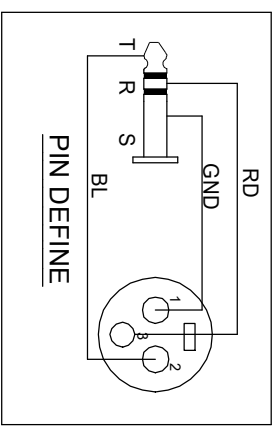

1	REVISIONS	2	3	4	5	6	7	8
ISS	ZONE	DESCRIPTION \ PER REQUEST \ DATE						
V	OPEN	Open drawings to customers						

ENOVA - PROFESSIONAL MICROPHONE CABLE

CABLE NO.: AD-1-BULK-100

Medium Size Sleeve : 230x154MM

ERP link	Part No.
	EC-A1-XLFPLM3-5
	EC-A1-XLFPLM3-6
	EC-A1-XLFPLM3-7
	EC-A1-XLFPLM3-10

NO.	DESCRIPTION	MATERIAL	FINISH	Q'TY	DRAWING NO.
3	XLR FEMALE CONNECTOR	Electro-coating black)		1	XL23FB
2	CABLE	BLACK		1	AD-1-BULK-100
1	MONO PHONE PLUG	Electro-coating black)		1	PL23MB

DIMENSIONS ARE IN MILLIMETERS		APPROVED	DATE
UNLESS OTHERWISE SPECIFIED TOLERANCES		CHECKED	DATE
ANGLES = ±5°		DRAWN	DATE
UP TO 6 = ±0.2		HAONANHU	2019-8-21
6-40 = ±0.4		FILE NO.	
40-120 = ±0.6		ERP LINK:	
120-315 = ±1		THIRD_ANGLE	
ABOVE 315 = ±1.6		SCALE	1,5/1

<p><b>Connector Distribution GmbH</b></p>		TITLE	
		<p>6.3mm STEREO PLUG TO XLR FEMALE CABLE ASSEMBLY (L=5M/6M/7M/10M)</p>	
PART NO.	EC-A1-XLFPLM3-5	REV.	A1