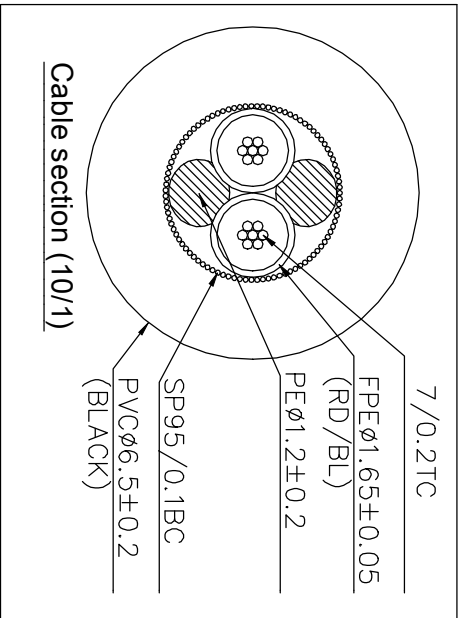

1	REVISIONS	2	3	4	5	6	7	8
ISS	ZONE	DESCRIPTION \ PER REQUEST \ DATE						
V	OPEN	Open drawings to customers						

ENOVA - PROFESSIONAL MICROPHONE CABLE

CABLE NO.: AD-1-BULK-100

Medium Size Sleeve : 230x154MM

ERP link	Part No.
	EC-A1-XLFPLM3-5
	EC-A1-XLFPLM3-6
	EC-A1-XLFPLM3-7
	EC-A1-XLFPLM3-10

NO.	DESCRIPTION	MATERIAL	FINISH	Q'TY	DRAWING NO.
3	XLR FEMALE CONNECTOR	Electro-coating black)		1	XL23FB
2	CABLE	BLACK		1	AD-1-BULK-100
1	MONO PHONE PLUG	Electro-coating black)		1	PL23MB

DIMENSIONS ARE IN MILLIMETERS		APPROVED	DATE
UNLESS OTHERWISE SPECIFIED TOLERANCES		CHECKED	DATE
ANGLES = ±5°		DRAWN	DATE
UP TO 6 = ±0.2		HAONANHU	2019-8-21
6-40 = ±0.4		FILE NO.	
40-120 = ±0.6		ERP LINK:	
120-315 = ±1		THIRD_ANGLE	
ABOVE 315 = ±1.6		SCALE	1,5/1

<p><b>Connector Distribution GmbH</b></p>		TITLE	
		<p>6.3mm STEREO PLUG TO XLR FEMALE CABLE ASSEMBLY (L=5M/6M/7M/10M)</p>	
PART NO.	EC-A1-XLFPLM3-5	REV.	A1