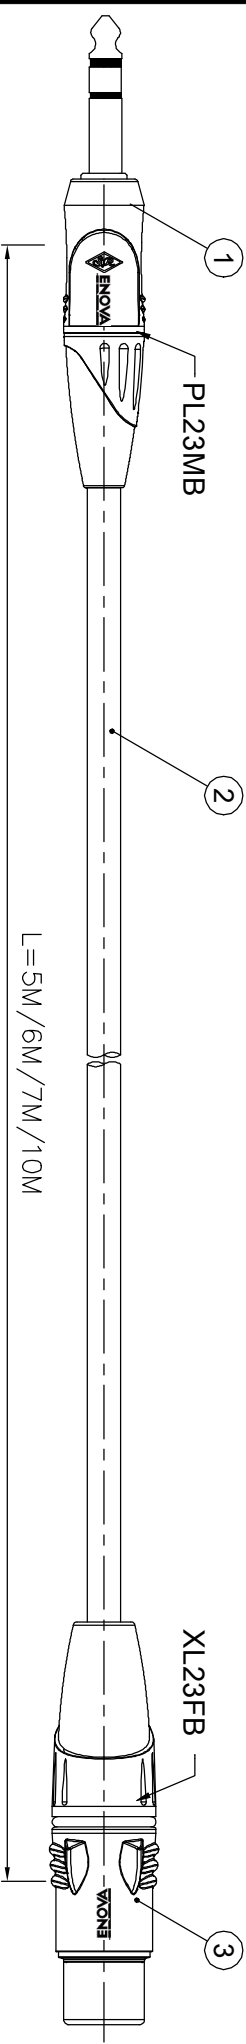

1	REVISIONS	2	3	4	5	6	7	8
ISS	ZONE	DESCRIPTION \ PER REQUEST \ DATE						
V	OPEN	Open drawings to customers						

ENOVA - PROFESSIONAL MICROPHONE CABLE

CABLE NO.: AD-1-BULK-100

Medium Size Sleeve : 230x154MM

ERP link	Part No.
	EC-A1-XLFPLM3-5
	EC-A1-XLFPLM3-6
	EC-A1-XLFPLM3-7
	EC-A1-XLFPLM3-10

NO.	DESCRIPTION	MATERIAL	FINISH	Q'TY	DRAWING NO.
3	XLR FEMALE CONNECTOR	Electro-coating black)		1	XL23FB
2	CABLE	BLACK		1	AD-1-BULK-100
1	MONO PHONE PLUG	Electro-coating black)		1	PL23MB

DIMENSIONS ARE IN MILLIMETERS		APPROVED	DATE
UNLESS OTHERWISE SPECIFIED TOLERANCES		CHECKED	DATE
ANGLES = ±5°		DRAWN	DATE
UP TO 6 = ±0.2		HAONANHU	2019-8-21
6-40 = ±0.4		FILE NO.	
40-120 = ±0.6		ERP LINK:	
120-315 = ±1		THIRD_ANGLE	
ABOVE 315 = ±1.6		SCALE	1,5/1